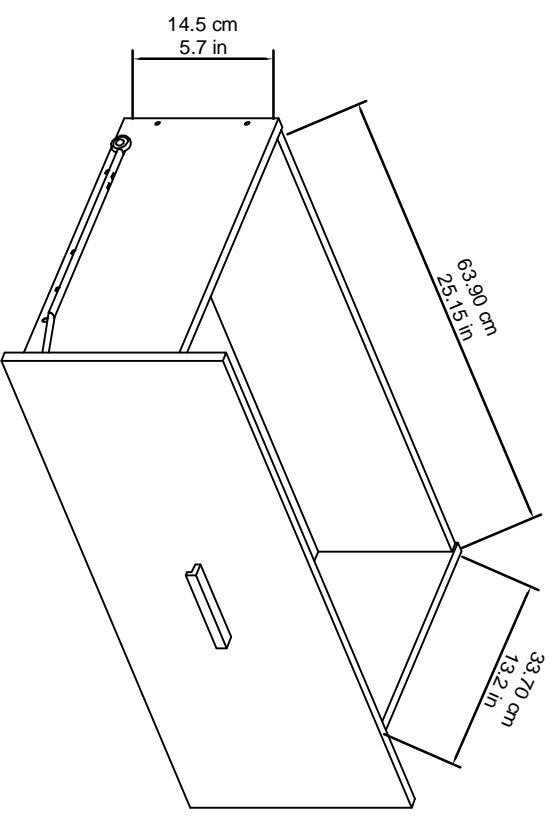

# 5990096 / 5990196 / 5990296 / 5990837 - 4 Drawer Dresser

Finish: Gray / Black / White / Navy blue

Wood Breakdown: 96%  
Total storage: 6.376 Cubic Feet

Overall Product Size:  
31.500in (W) x 15.750in (D) x 44.625in (H)  
80.00cm (W) x 40.00cm (D) x 113.20cm (H)

1.1018 Cubic Feet  
each drawer

Maximum Weight Capacities  
Unit Weight: 103.40 lbs ( 47kg )