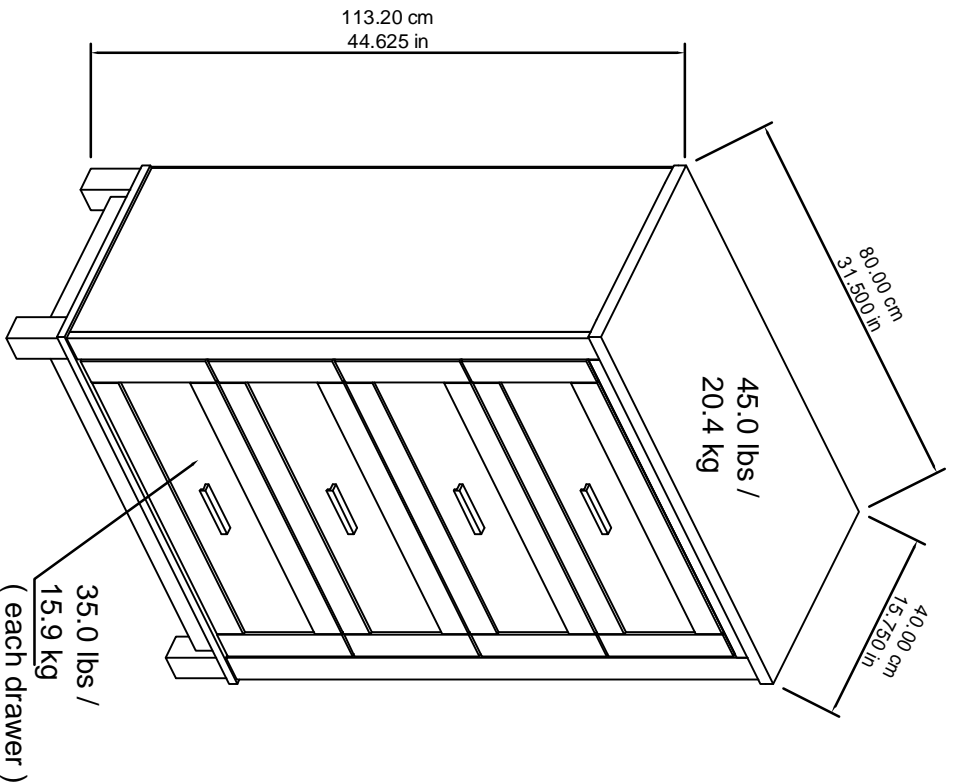

# 5990096 / 5990196 / 5990296 / 5990837 - 4 Drawer Dresser

Finish: Gray / Black / White / Navy blue

Wood Breakdown: 96%  
Total storage: 6.376 Cubic Feet

Overall Product Size:  
31.500in (W) x 15.750in (D) x 44.625in (H)  
80.00cm (W) x 40.00cm (D) x 113.20cm (H)

1.1018 Cubic Feet  
each drawer

Maximum Weight Capacities  
Unit Weight: 103.40 lbs ( 47kg )